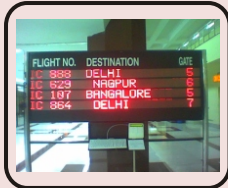

AIRPORT DISPLAY