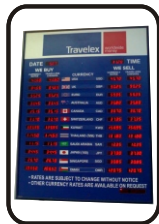

FOREX RATES