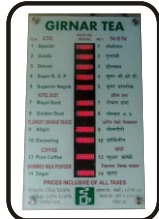

PRICE RATES