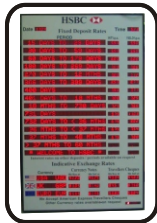

BANK INTEREST RATES